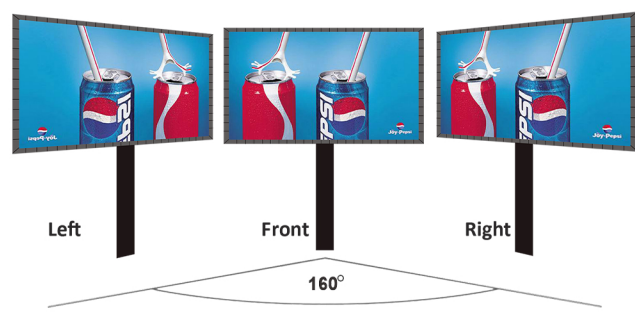

Highway / Airport / Plaza
P2.5 / P3 / P4 / P5 / P6 / P8 / P10

RTLED - Fixed LED Display

Fixed LED display is one of main advertising ways nowadays, it is widely used for outdoor application, such as shopping mall, airport, station, plaza etc.

HIGH BRIGHTNESS

Outdoor advertising LED display model has P3 P4 P5 P6 P8 P10 P16, brightness can up to 7500 nits, they can be sawed clearly even under strong sunlight. And brightness can be adjust automatically according to surrounding environment if install a light sensor.

BIG VIEWING ANGLE

RTLED outdoor LED screen has big viewing angle, we use big size LED lamps to meet customers request. You can see images with good visual effect from 160 degree angle.