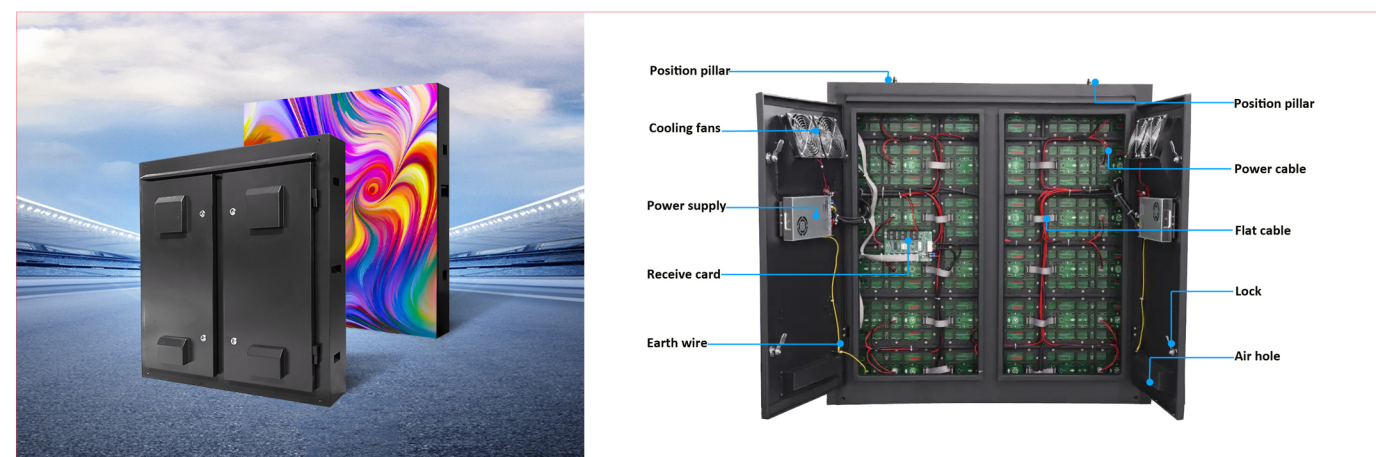

RT-Sincere, Responsible, Young
CE, RoHS, FCC, CB, ETL Certificated

Specification

| | P4 | P5 | P6 | P8 | P10 |
|---------------------------|----------------------------|----------------------------|----------------------------|----------------------------|----------------------------|
| Pixel Pitch | 4mm | 5mm | 6mm | 8mm | 10mm |
| Density | 62,500 dots/m ² | 40,000 dots/m ² | 22,477 dots/m ² | 15,625 dots/m ² | 10,000 dots/m ² |
| Led Type | SMD1921 | SMD1921 | SMD3535 | SMD3535 | SMD3535 |
| Panel Size | 768 x 768mm | 960 x 960mm | 960 x 960mm | 1024 x 1024mm | 960 x 960mm |
| Drive Method | 1/16 Scan | 1/8 Scan | 1/8 Scan | 1/4 Scan | 1/2 Scan |
| Best Viewing Distance | 4-40m | 5-50m | 6-60m | 8-80m | 10-100m |
| Brightness | 5000 nits | 5000 nits | 5500 nits | 6000 nits | 6500 nits |
| Average Power Consumption | 400W | 400W | 350W | 300W | 300W |
| Best Viewing Angle | H 140°, V140° | | | | |
| Input Voltage | AC110V/220V ±10% | | | | |
| Waterproof Level | Front IP65, Rear IP54 | | | | |
| Control Method | WIFI/4G/USB/LAN | | | | |
| Life Span | 100,000 hours | | | | |
| Certificates | CE, RoHS, FCC | | | | |

Highway / Airport / Plaza
P2.5 / P3 / P4 / P5 / P6 / P8 / P10

RTLED - Fixed LED Display

Fixed LED display is one of main advertising ways nowadays, it is widely used for outdoor application, such as shopping mall, airport, station, plaza etc.

HIGH BRIGHTNESS

Outdoor advertising LED display model has P3 P4 P5 P6 P8 P10 P16, brightness can up to 7500 nits, they can be sawed clearly even under strong sunlight. And brightness can be adjust automatically according to surrounding environment if install a light sensor.