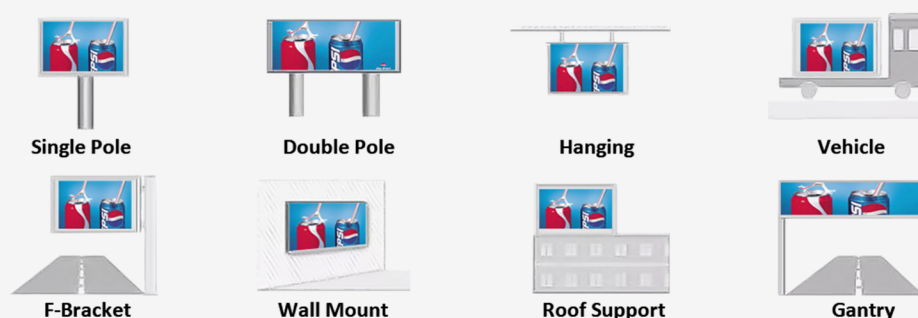

BIG VIEWING ANGLE

RTLED outdoor LED screen has big viewing angle, we use big size LED lamps to meet customers request. You can see images with good visual effect from 160 degree angle.