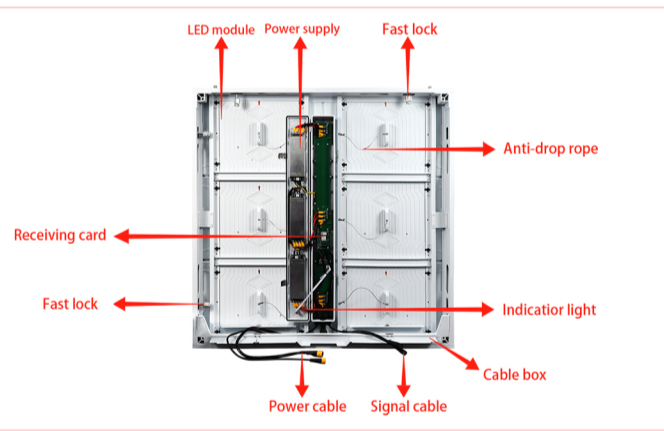

RT-Sincere, Responsible, Young
CE, RoHS, FCC, CB, ETL Certificated

Specification

	P5.7	P6.67	P8	P10
Pixel Pitch	5.7mm	6.67mm	8mm	10mm
Density	30,625 dots/m ²	22,477 dots/m ²	15,625 dots/m ²	10,000 dots/m ²
Drive Method	1/7 Scan	1/6 Scan	1/5 Scan	1/2 Scan
Best Viewing Distance	5-60m	6-70m	8-80m	10-100m
Brightness	6500 nits	6500 nits	6500 nits	7000 nits
Average Power Consumption	300W	250W	200W	200W
Led Type	SMD2727	SMD2727	SMD2727	SMD2727
Module Size	480 x 320mm			
Screen Size	960 x 960mm			
Best Viewing Angle	H 140°, V140°			
Maintenance	Front & Rear Access			
Input Voltage	AC110V/220V ±10%			
Waterproof Level	Front IP65, Rear IP54			
Life Span	100,000 hours			
Certificates	CE, RoHS, FCC			

Building / Plaza / Shopping Mall
P5.7 / P6.67 / P6 / P8 / P10

RTLED - OF Series

RTLED OF series LED display is a new designed aluminum LED panel, its module size is 480x320mm, support both front and rear maintenance, and it is easy for assemble.

ULTRA LIGHT AND THIN

OF series LED cabinet material is aluminum, only 25KG/pc. After assemble LED modules, the whole LED cabinet thickness is only 92mm.

FRONT AND REAR ACCESS

OF series LED modules size is 480 x 320mm, there is four holes on LED modules front side, you just need to insert a tool and rotate, then the LED modules can be assembled and disassembled. You can also operate from rear side.