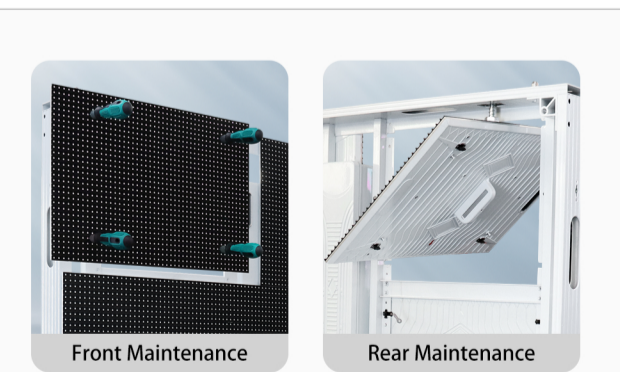

ULTRA LIGHT AND THIN

OF series LED cabinet material is aluminum, only 25KG/pc. After assemble LED modules, the whole LED cabinet thickness is only 92mm.